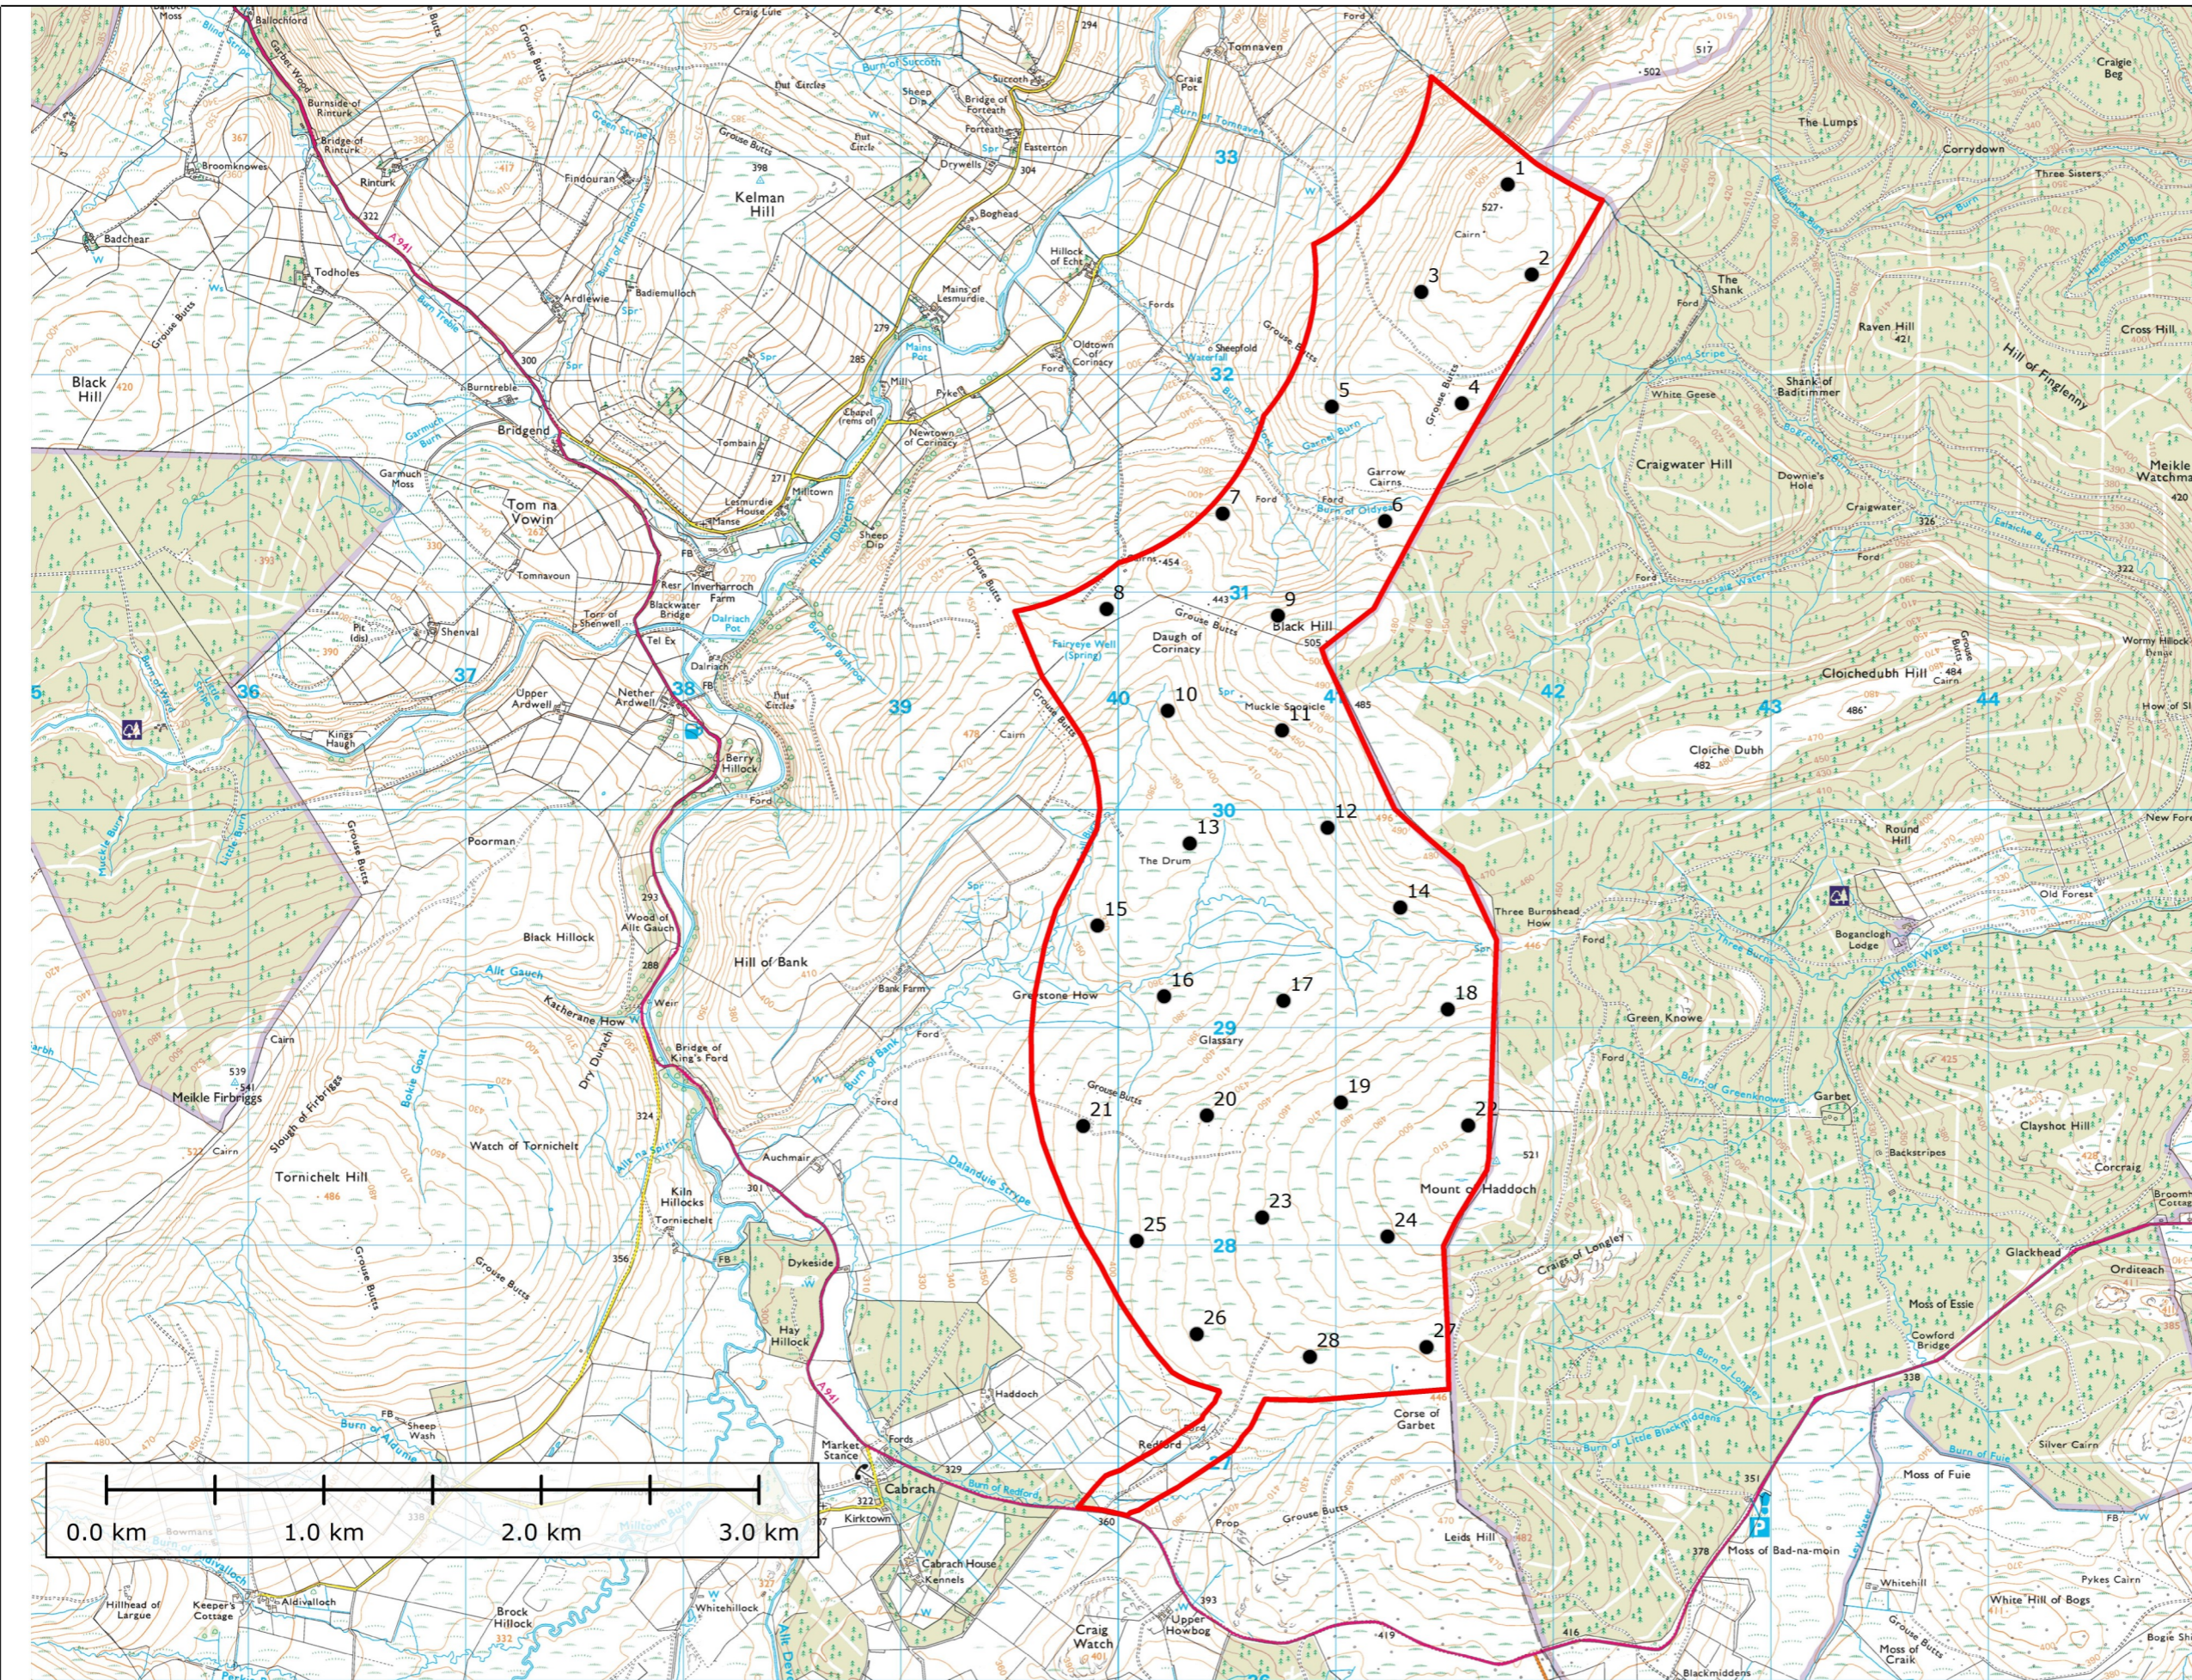

Figure 2 : Scoping Turbine Layout

KEY

Site Boundary

Title: Scoping Turbine Layout	
Clashindarroch Wind Farm Extension	
Source: © Crown copyright and database rights 2020 Ordnance Survey 0100031673	
Drawn by: SSH	Checked: RFR
Date: August 2020	Figure: 2
Scale: A3 @ 1-30000	Revision: